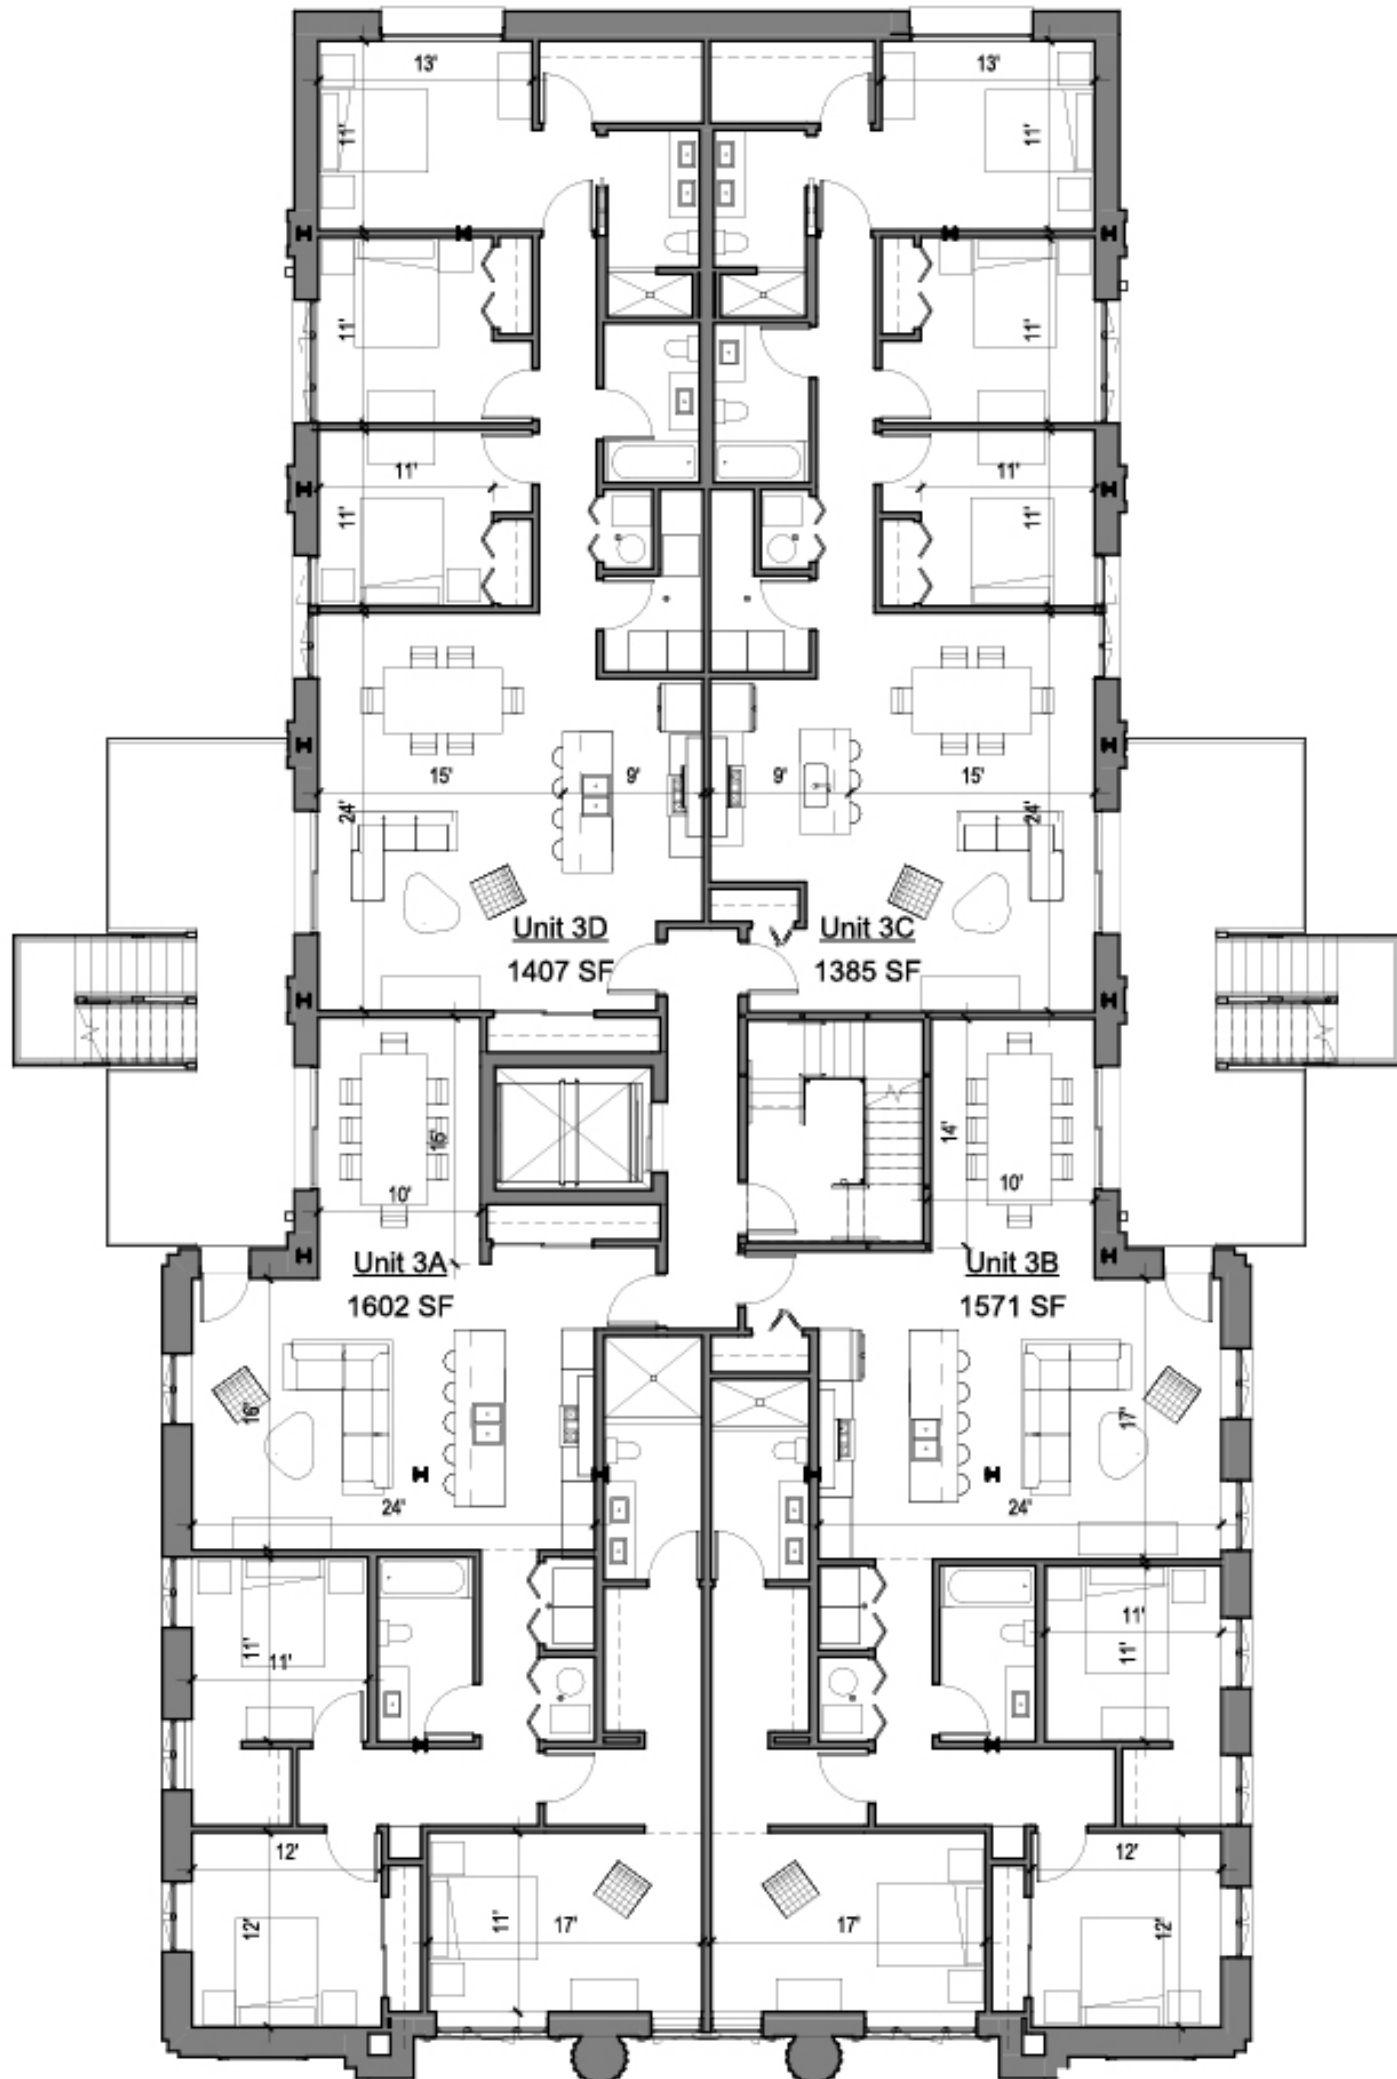

THE 1010
on central

For leasing information:
Bari Redman
Fulton Grace Realty
847-242-1489
manager@1010onCentral.com