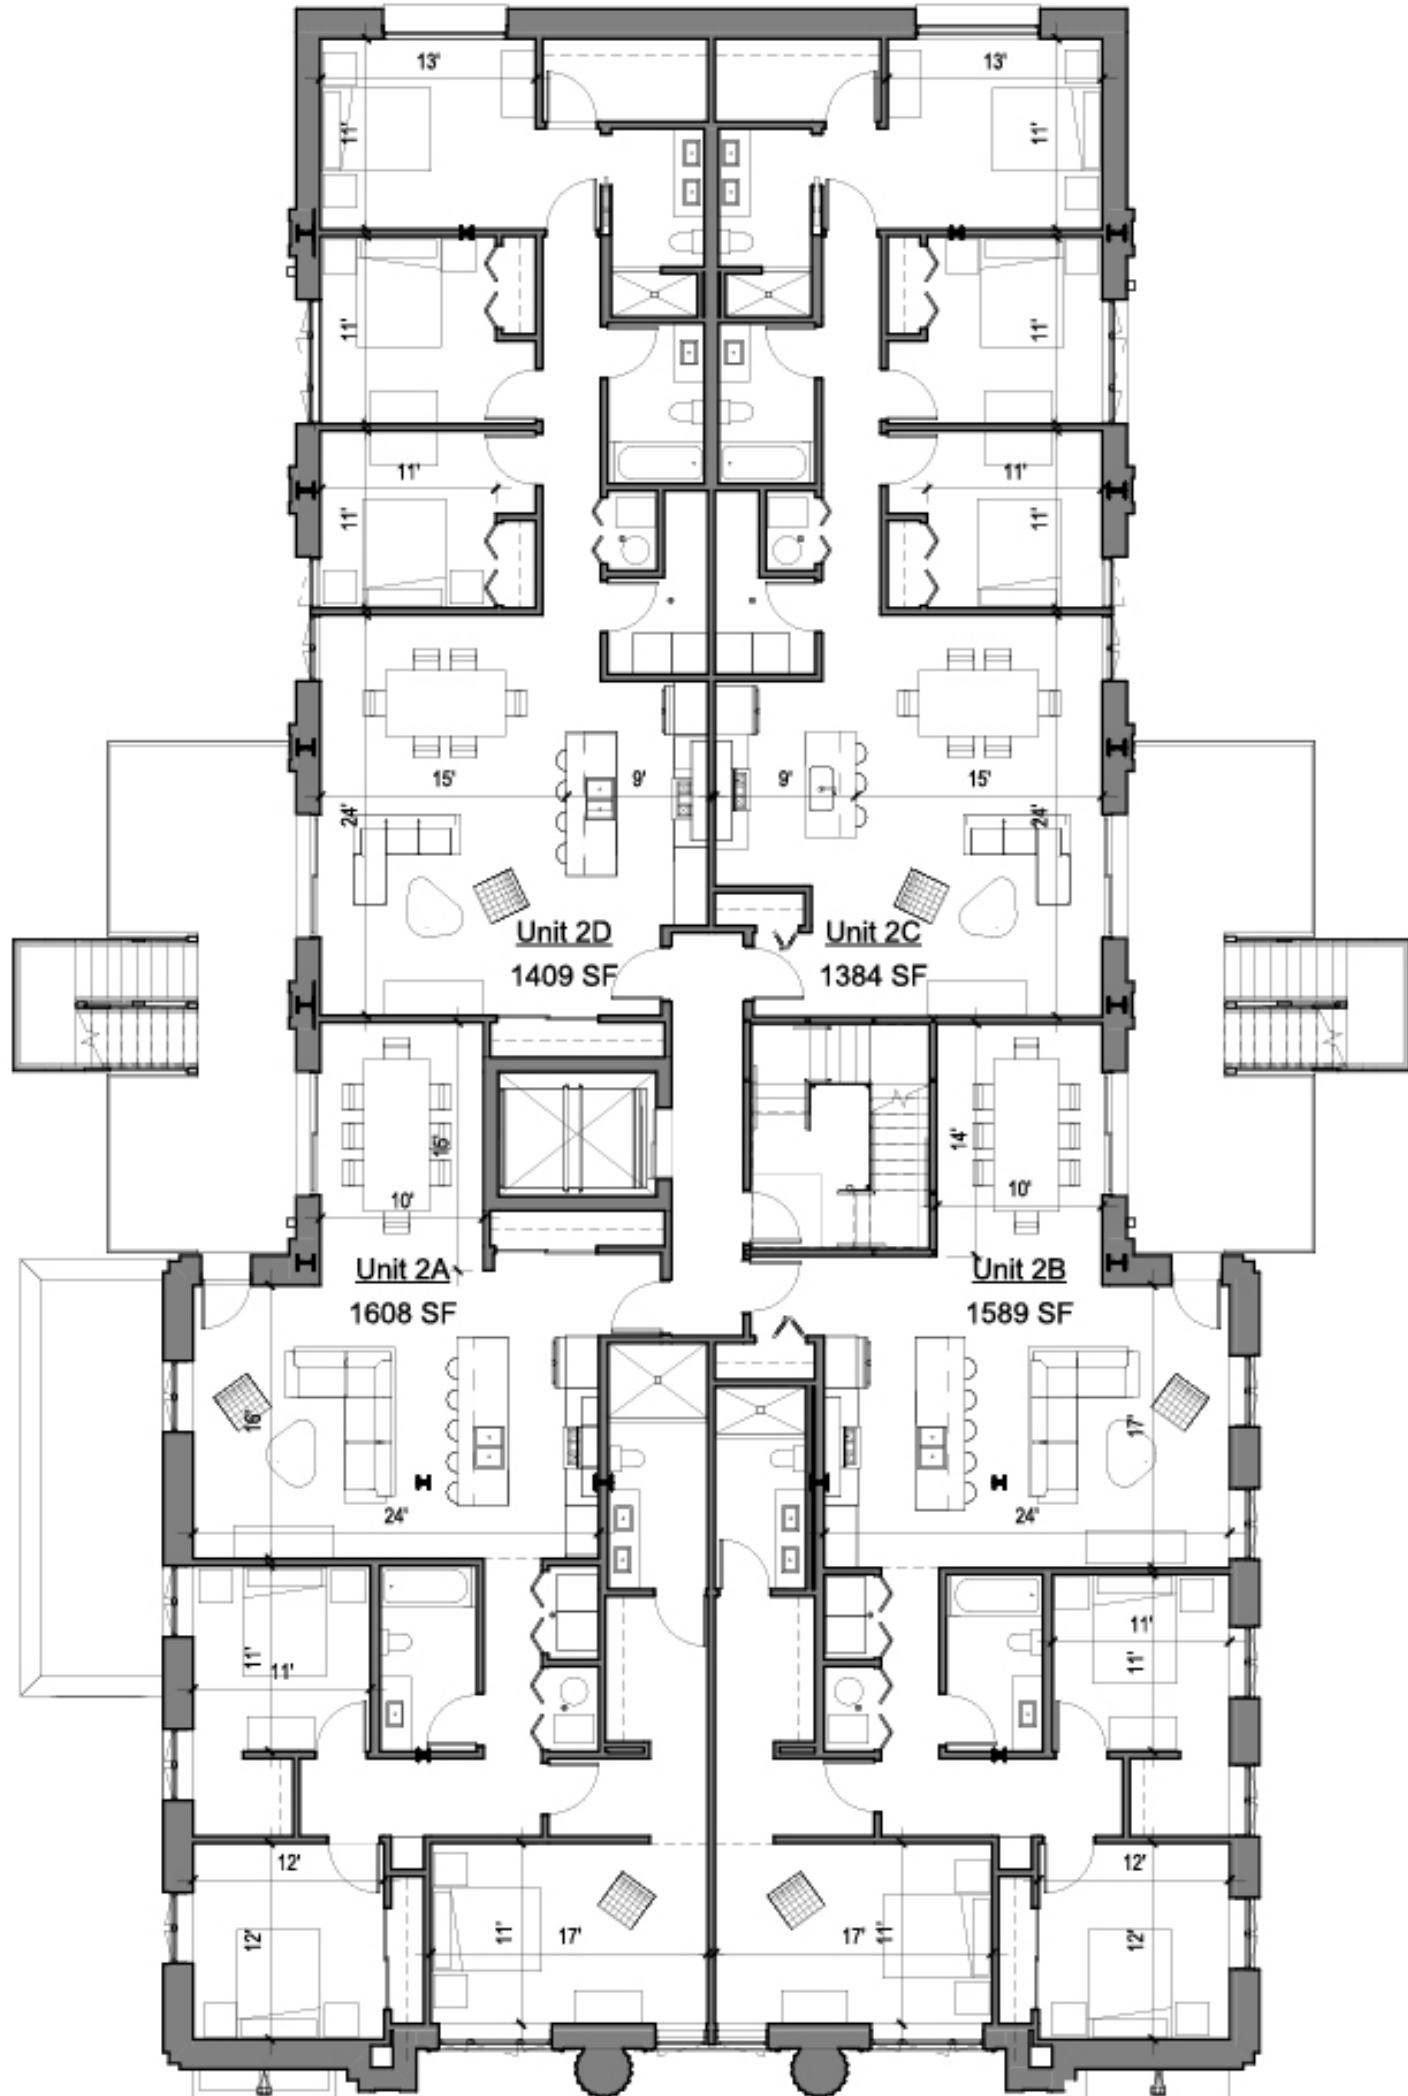

# THE 1010

on central

**For leasing information:**

Bari Redman  
Fulton Grace Realty  
847-242-1489  
manager@1010onCentral.com

1st Floor Plan  
1" = 10'-0"

  
**THE 1010**  
on central

**For leasing information:**  
Bari Redman  
Fulton Grace Realty  
847-242-1489  
manager@1010onCentral.com