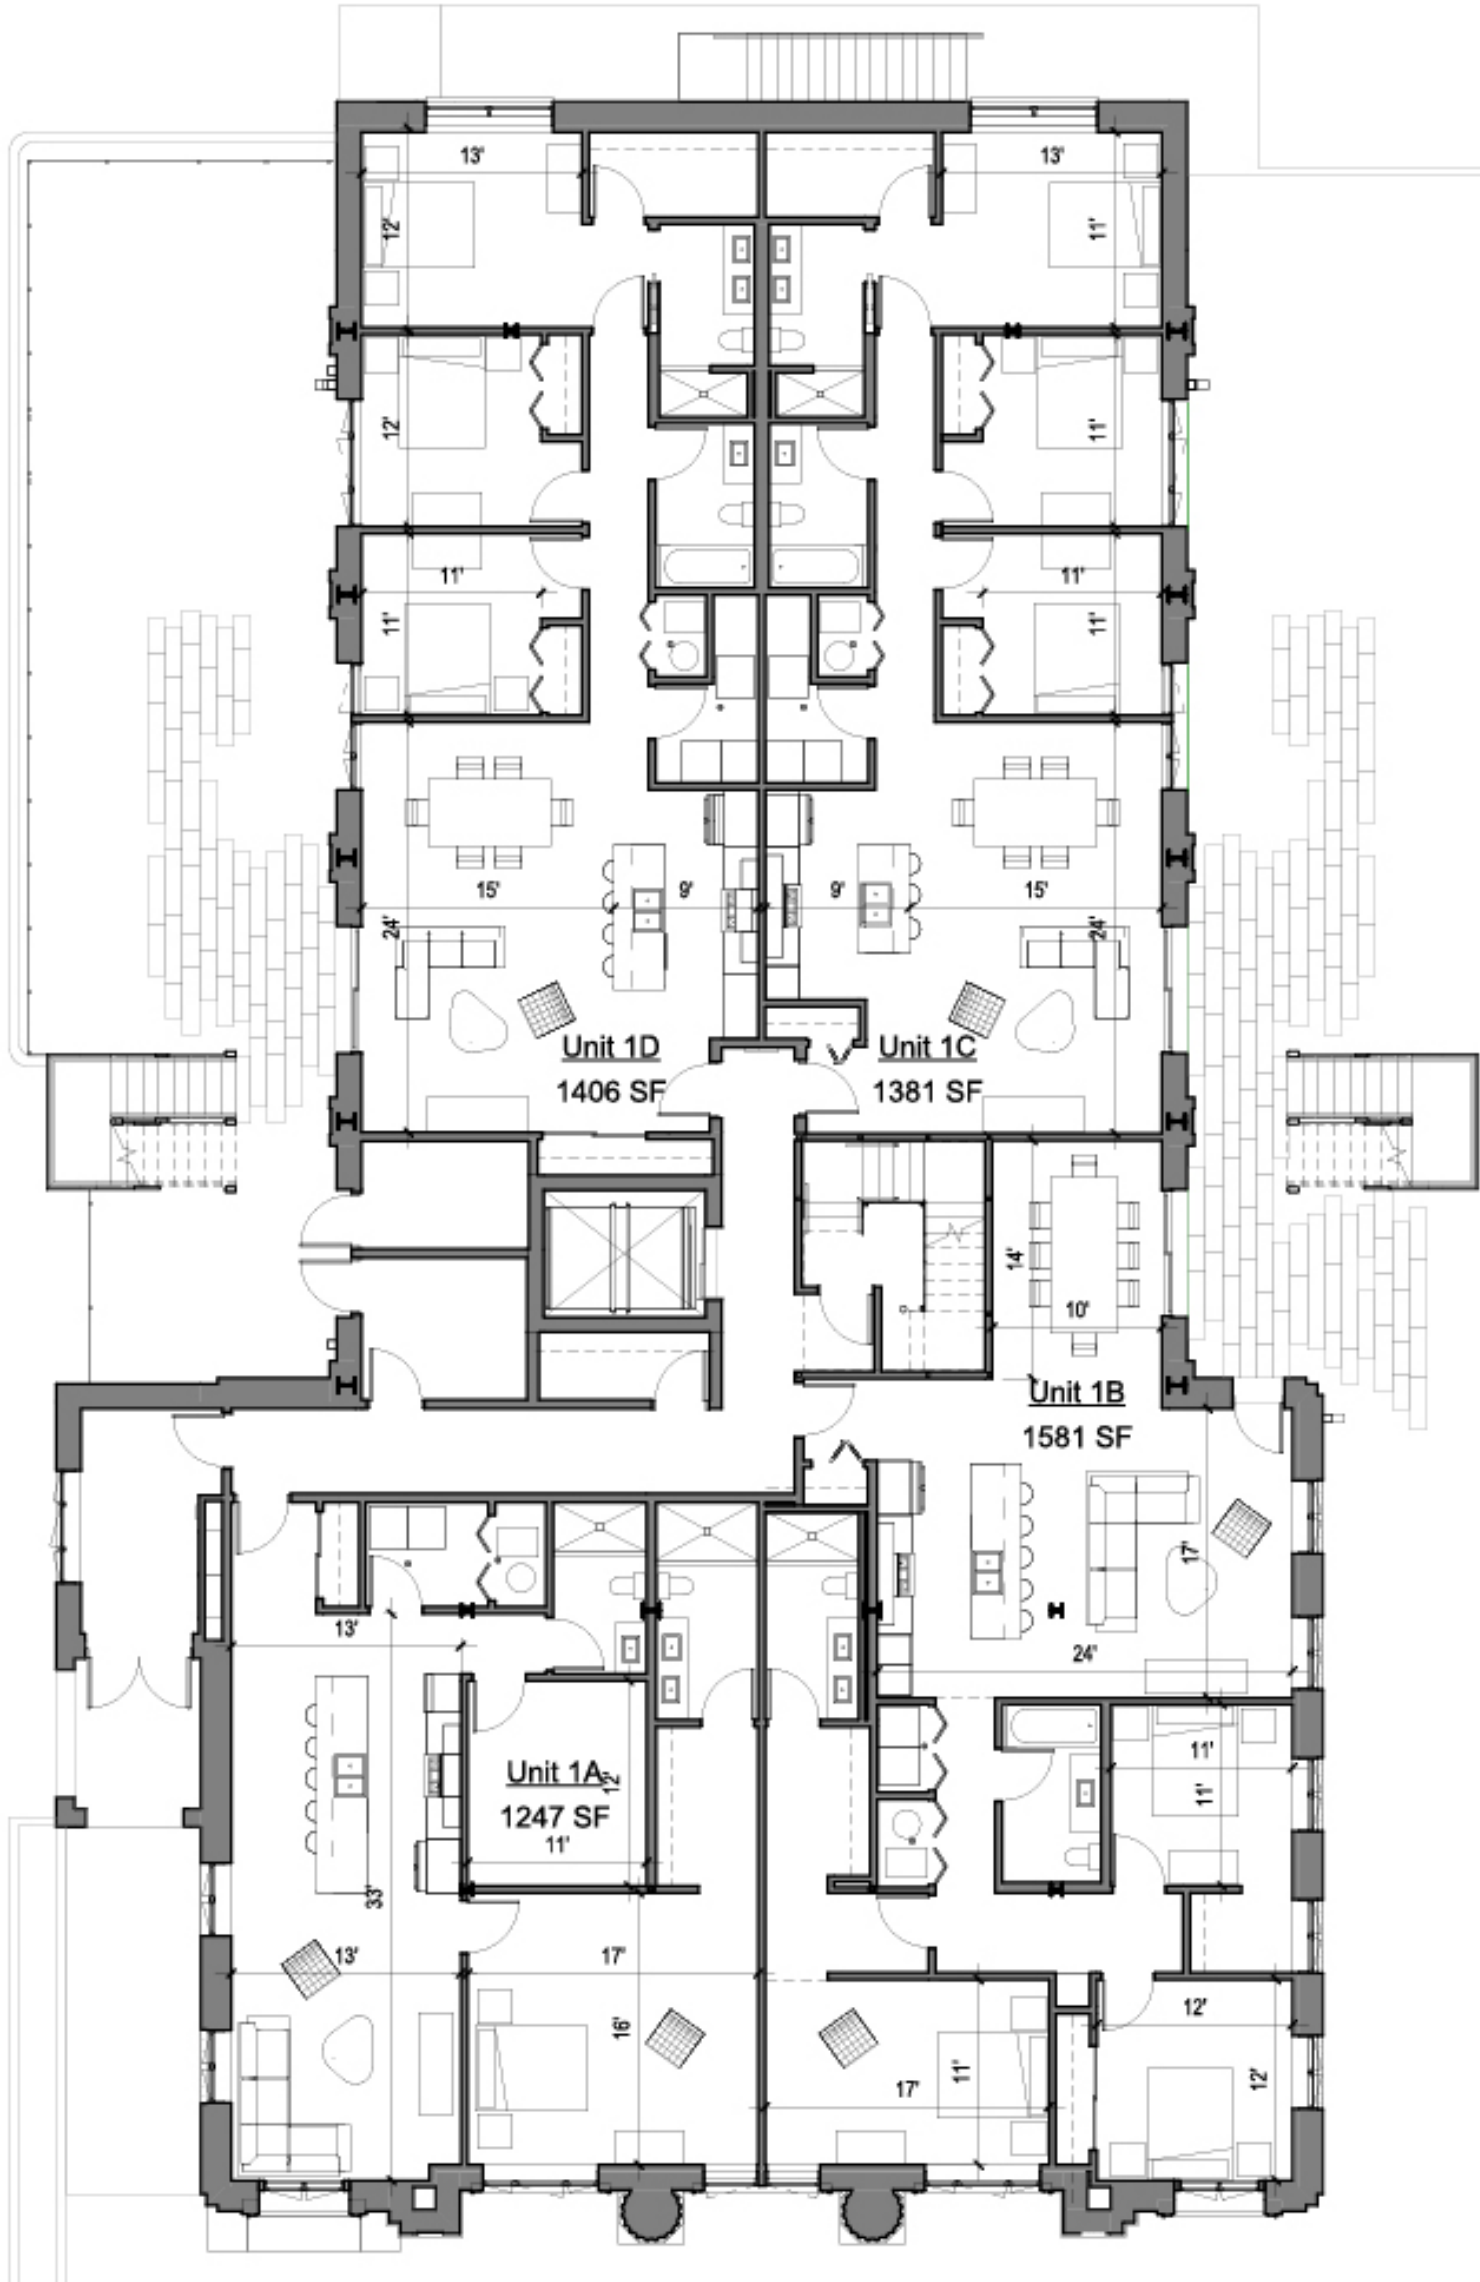

# THE 1010

on central

**For leasing information:**

Bari Redman  
Fulton Grace Realty  
847-242-1489  
manager@1010onCentral.com

1st Floor Plan  
1" = 10'-0"

  
**THE 1010**  
on central

**For leasing information:**  
Bari Redman  
Fulton Grace Realty  
847-242-1489  
manager@1010onCentral.com