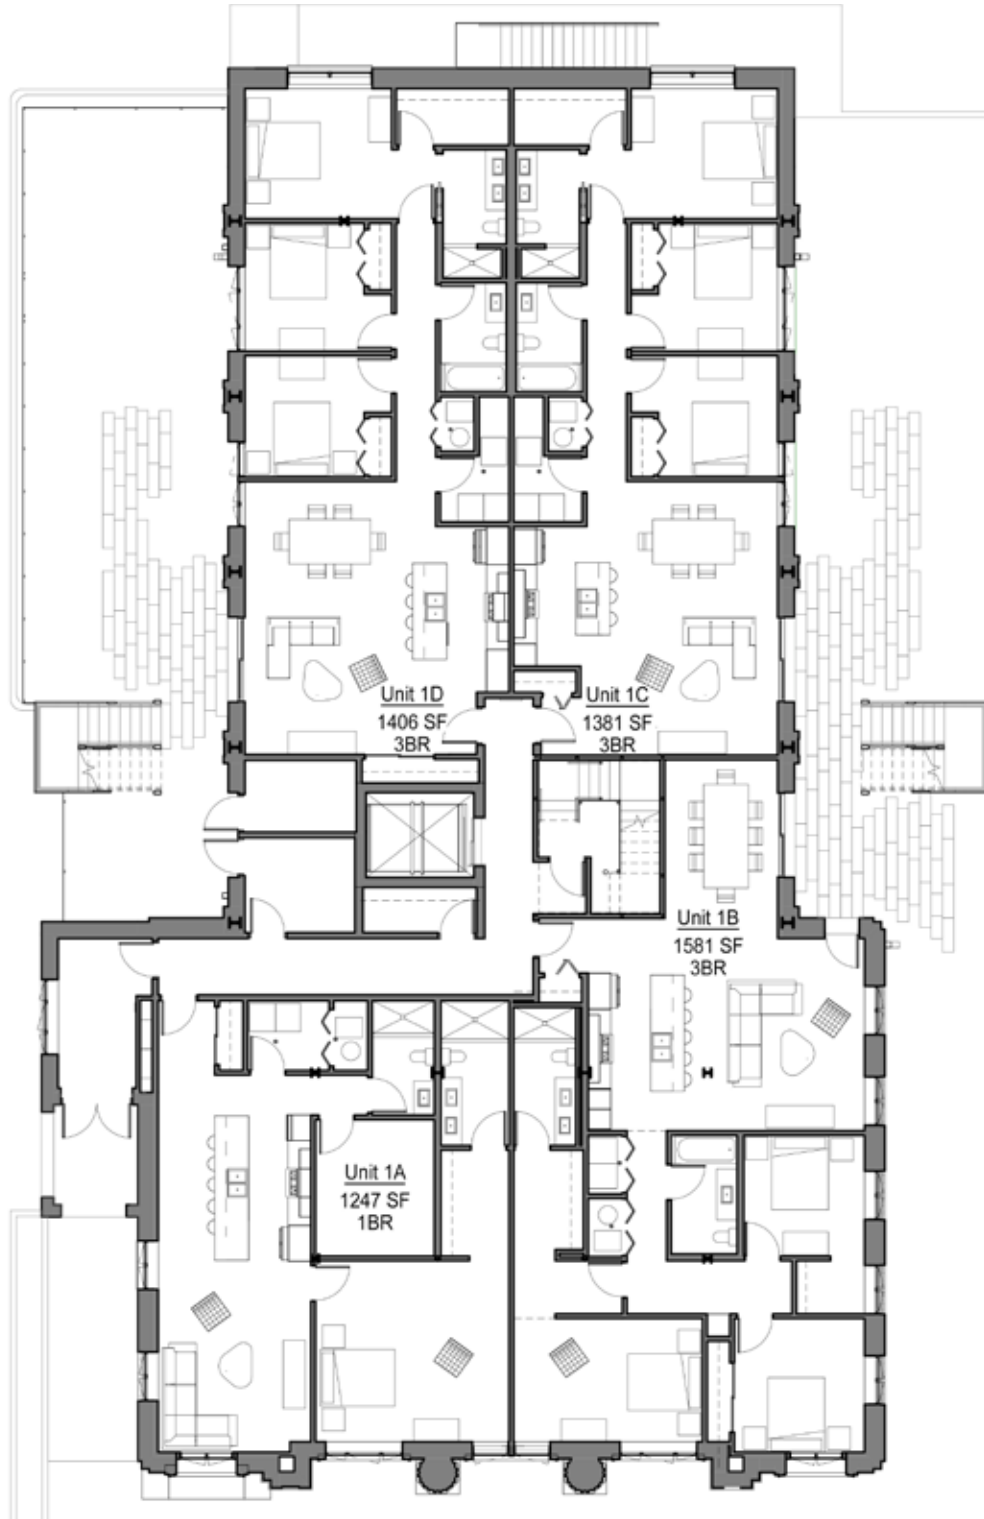

For leasing information:

Bari Redman
JMB Realty Corporation
847-242-1489
manager@1010onCentral.com

1st Floor Plan
1" = 10'-0"

For leasing information:

Bari Redman
JMB Realty Corporation
847-242-1489
manager@1010onCentral.com

2nd Floor
1" = 10'-0"

For leasing information:

Bari Redman
JMB Realty Corporation
847-242-1489
manager@1010onCentral.com

3rd Floor
1" = 10'-0"

For leasing information:

Bari Redman
JMB Realty Corporation
847-242-1489
manager@1010onCentral.com