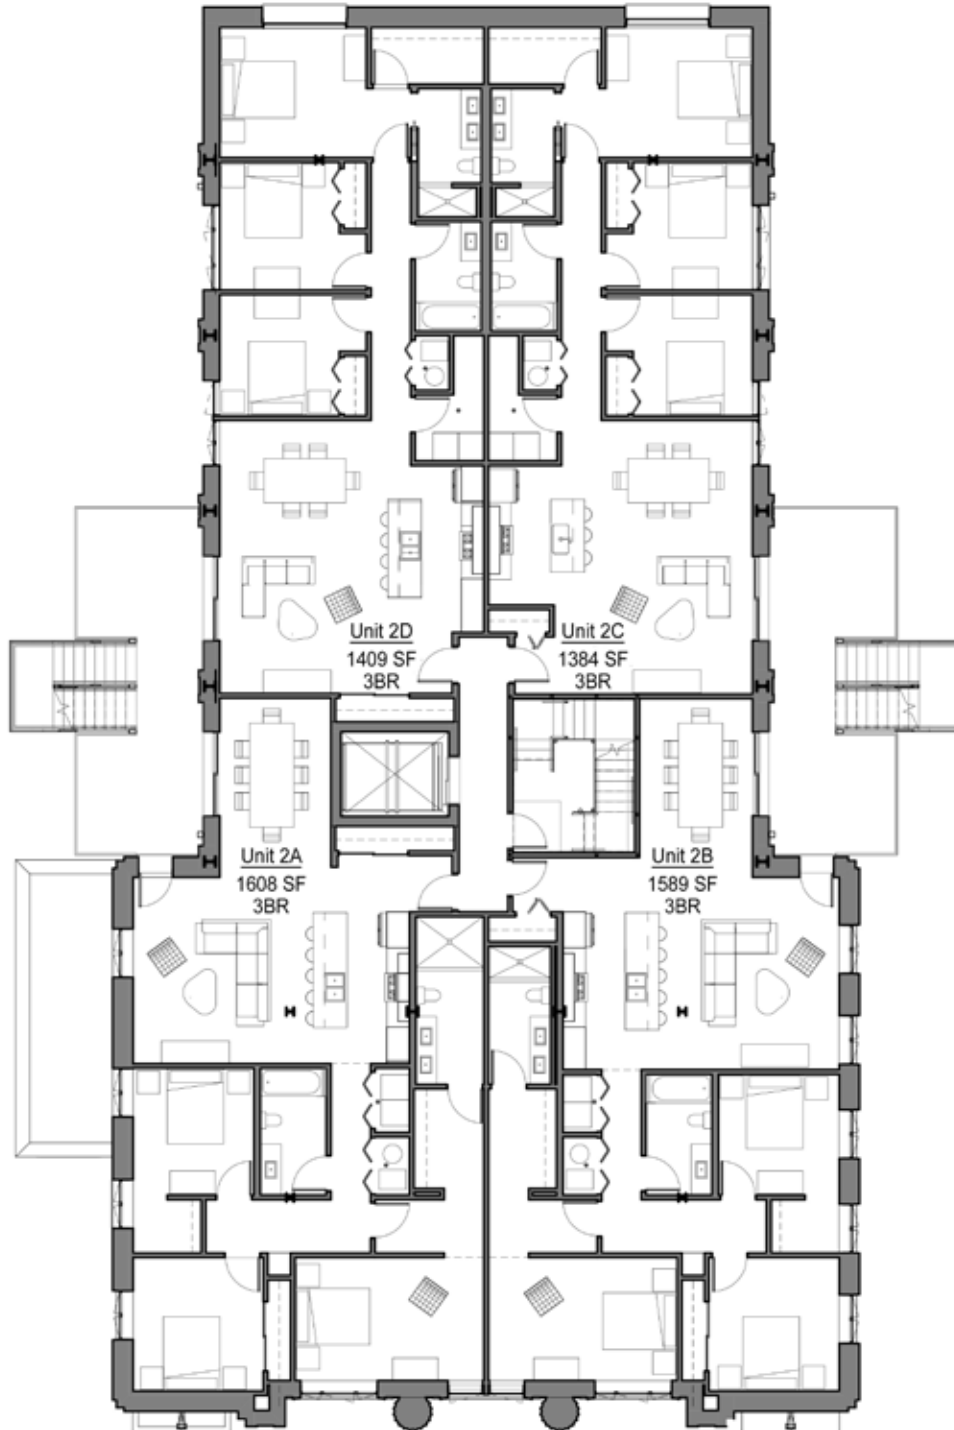

For leasing information:

Bari Redman
JMB Realty Corporation
847-242-1489
manager@1010onCentral.com

1st Floor Plan
1" = 10'-0"

For leasing information:

Bari Redman
JMB Realty Corporation
847-242-1489
manager@1010onCentral.com

2nd Floor
1" = 10'-0"

For leasing information:

Bari Redman
JMB Realty Corporation
847-242-1489
manager@1010onCentral.com

3rd Floor
1" = 10'-0"

For leasing information:

Bari Redman
JMB Realty Corporation
847-242-1489
manager@1010onCentral.com