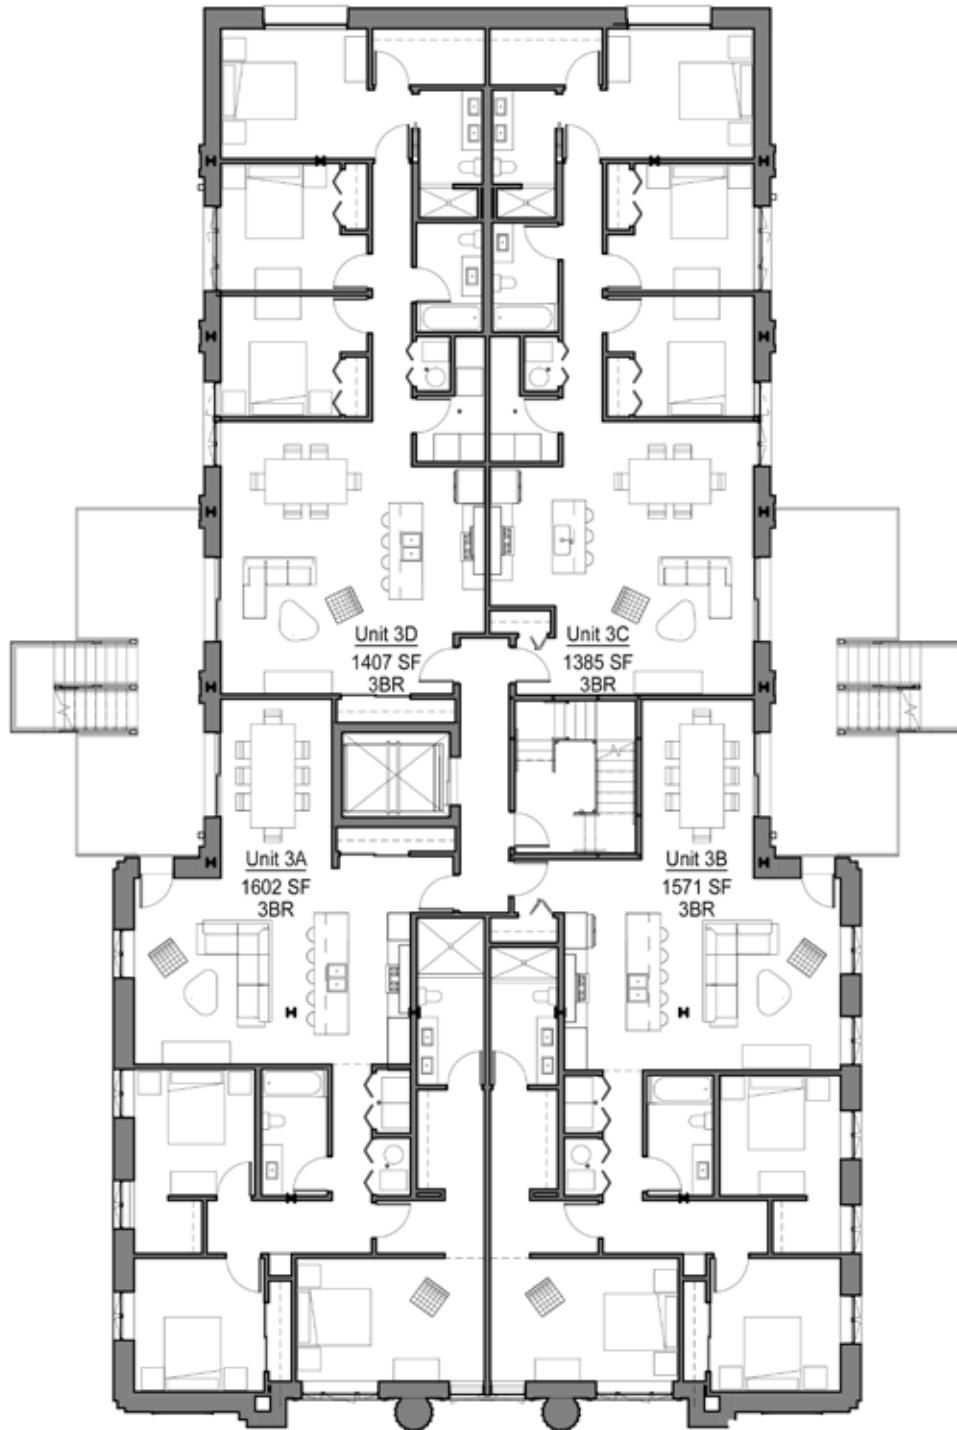

For leasing information:

Bari Redman
JMB Realty Corporation
847-242-1489
manager@1010onCentral.com

1st Floor Plan
1" = 10'-0"

For leasing information:

Bari Redman
JMB Realty Corporation
847-242-1489
manager@1010onCentral.com

2nd Floor
1" = 10'-0"

For leasing information:

Bari Redman
JMB Realty Corporation
847-242-1489
manager@1010onCentral.com

3rd Floor
1" = 10'-0"

For leasing information:

Bari Redman
JMB Realty Corporation
847-242-1489
manager@1010onCentral.com